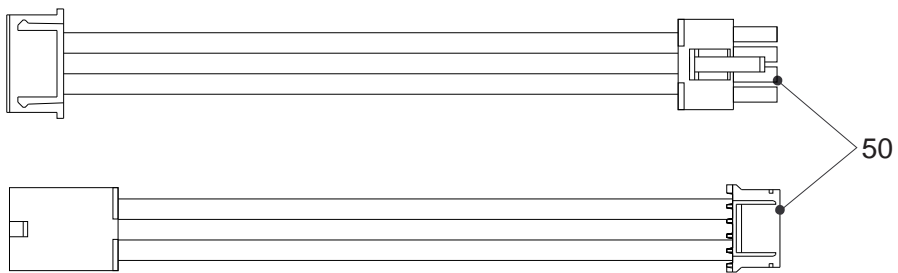

POS.	DESCRIPTION	14
30	Power wiring harness	4R107364
40	Main wiring harness	4R107365
50	Display wirings	4R107366