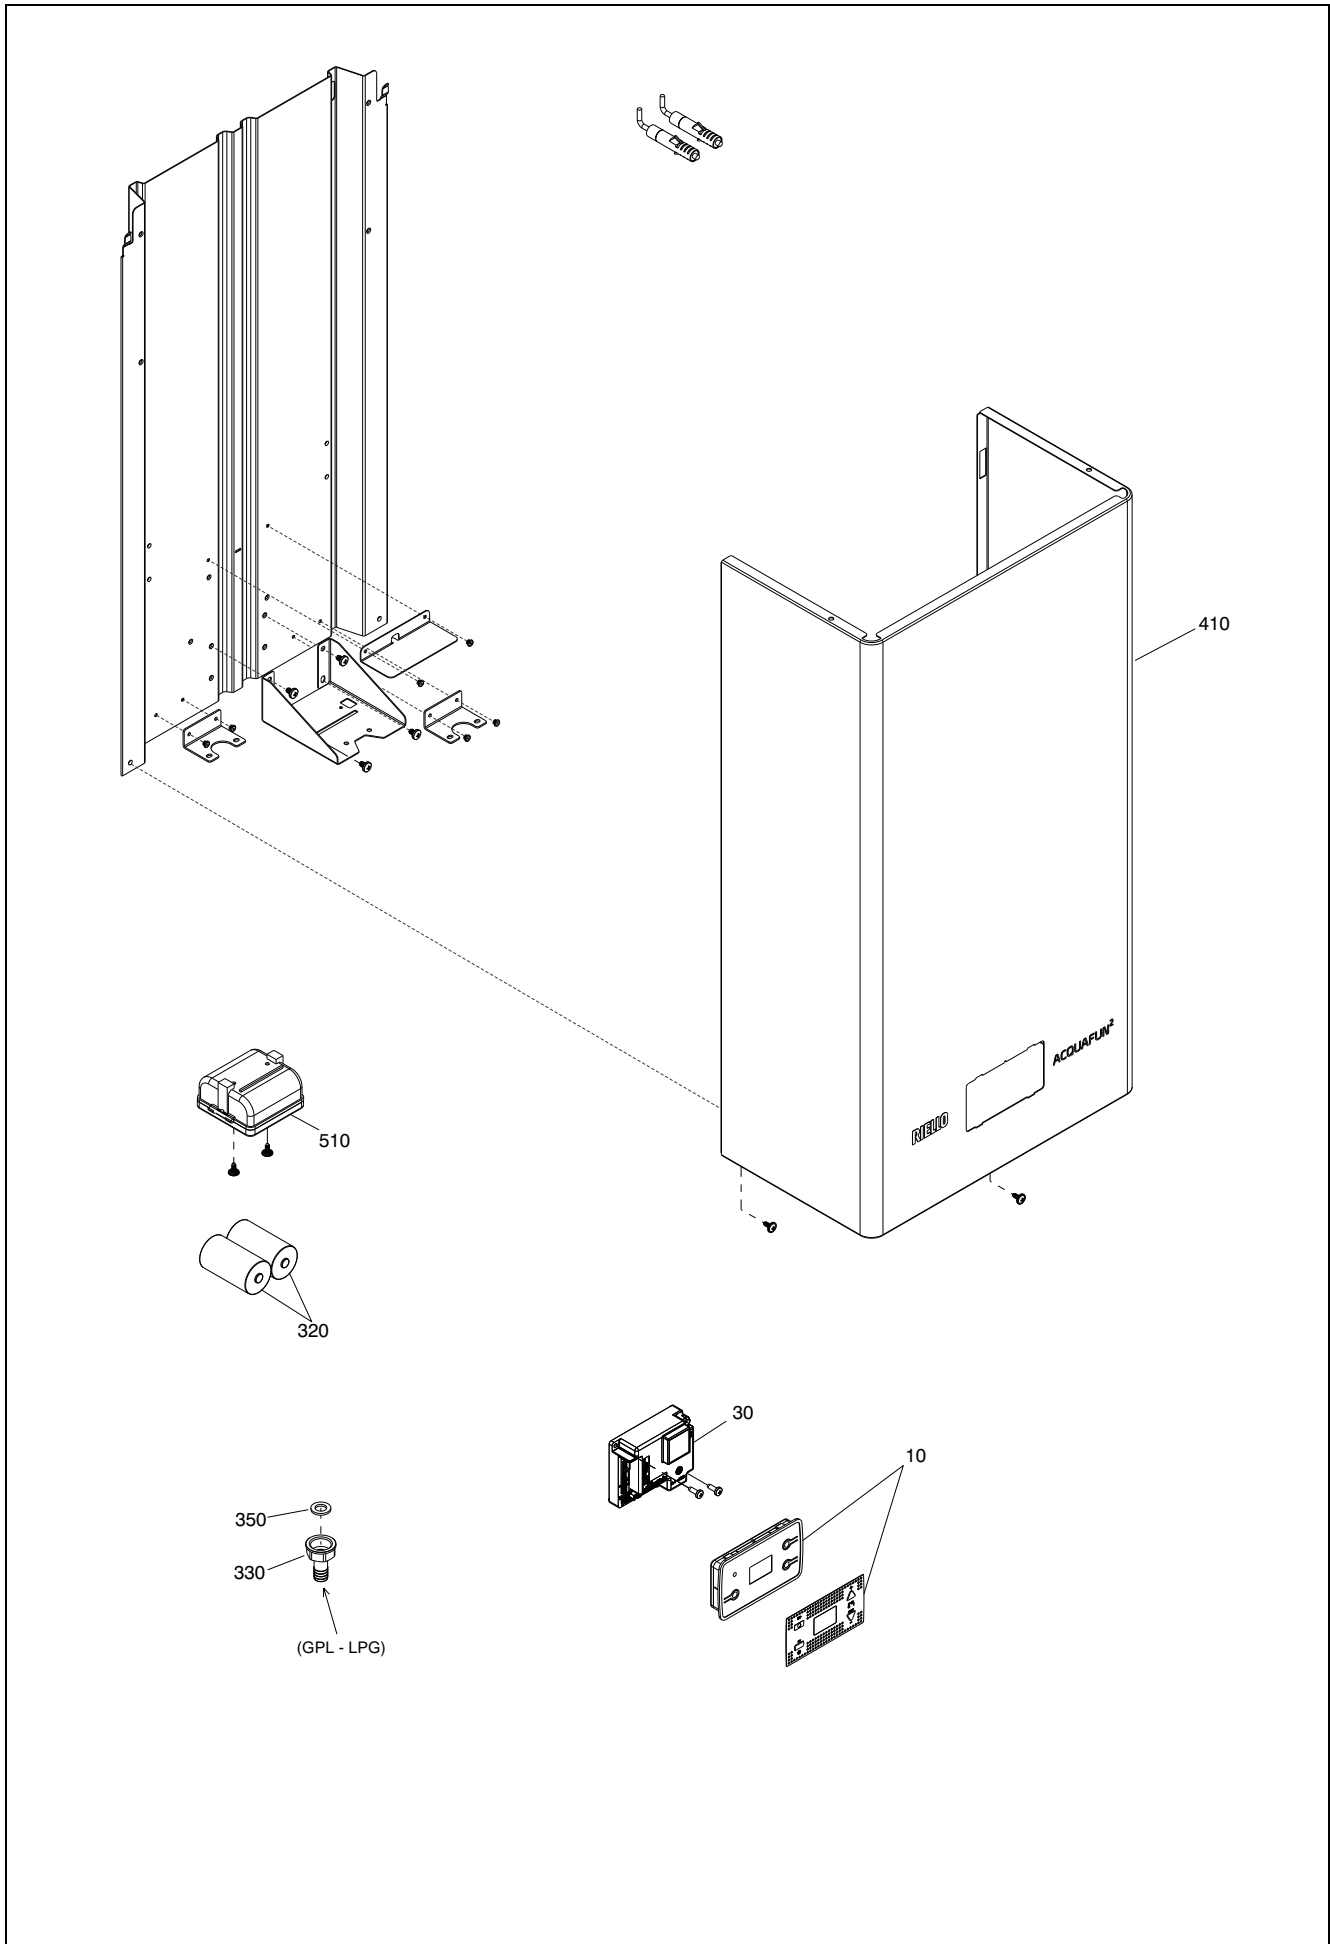

## Wall hung heater

# Acquafun<sup>2</sup> 14 LN

MODEL	PART NUMBER	
	MTN	GPL
Acquafun <sup>2</sup> 14 LN	20149833	20149834

POS.	DESCRIPTION	14
10	Interface control panel	4R107335
30	Control unit	4R107336
320	Battery	4R107337
330	Rubber-holder	4R107414
350	Washer	4363391
410	Case Assembly	4R107421
510	Battery holder	4R107339