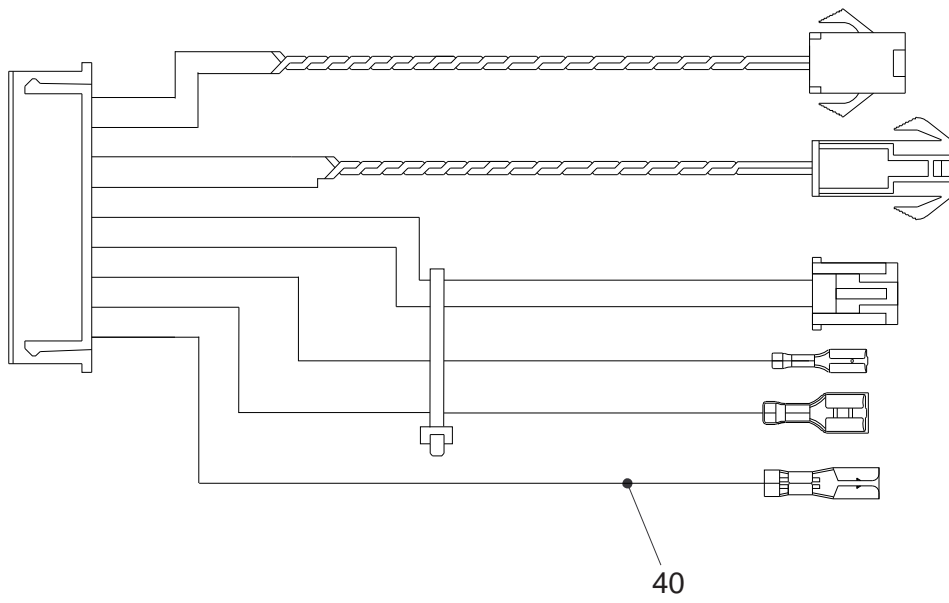

# Acquafun<sup>2</sup> 14 LN

MODEL	PART NUMBER	
	MTN	GPL
Acquafun <sup>2</sup> 14 LN	20149833	20149834

POS.	DESCRIPTION	14
10	Interface control panel	4R107335
30	Control unit	4R107336
320	Battery	4R107337
330	Rubber-holder	4R107414
350	Washer	4363391
410	Case Assembly	4R107421
510	Battery holder	4R107339

POS.	DESCRIPTION	14
10	Burner	4R107368
20	Gas collector with NG nozzles	4R107369
20	Gas collector with LPG nozzles	4R107420
40	NG gas valve	4R107342
40	LPG gas valve	4R107417
41	NG coil with modulator	4R107418
41	LPG coil with modulator	4R107419
50	Flanged connector	4R107343
60	Pilot burner assembly	4R107344
65	Main burner jet NG	4049492
65	Main burner jet LPG	4049490
70	Spring pipe	4R100014
72	Gas pipe	4R107345
80	O-Ring	4R107346
90	Washer	4363391
210	Pipe	4R107347
220	Pipe	4R107348
230	Pipe	4R107349
240	Flowmeter	4R107350
250	Cock	4R107351
270	Pink Flow restrictor	4365711
280	Ring	4R107352
290	Spring pipe	4366958
300	O ring	4R106714
310	O-ring	4R107353
320	O-ring	4R107354
330	O-ring	4R107355
410	Hood	4R107372
420	Heat exchanger	4R107373
430	Fumes thermostat	4R107358
435	High limit thermostat	4R107359
450	Clip	4R107360
460	Clip	4R107361
620	Wired NTC probe	4R107362
670	O-ring	4R107363