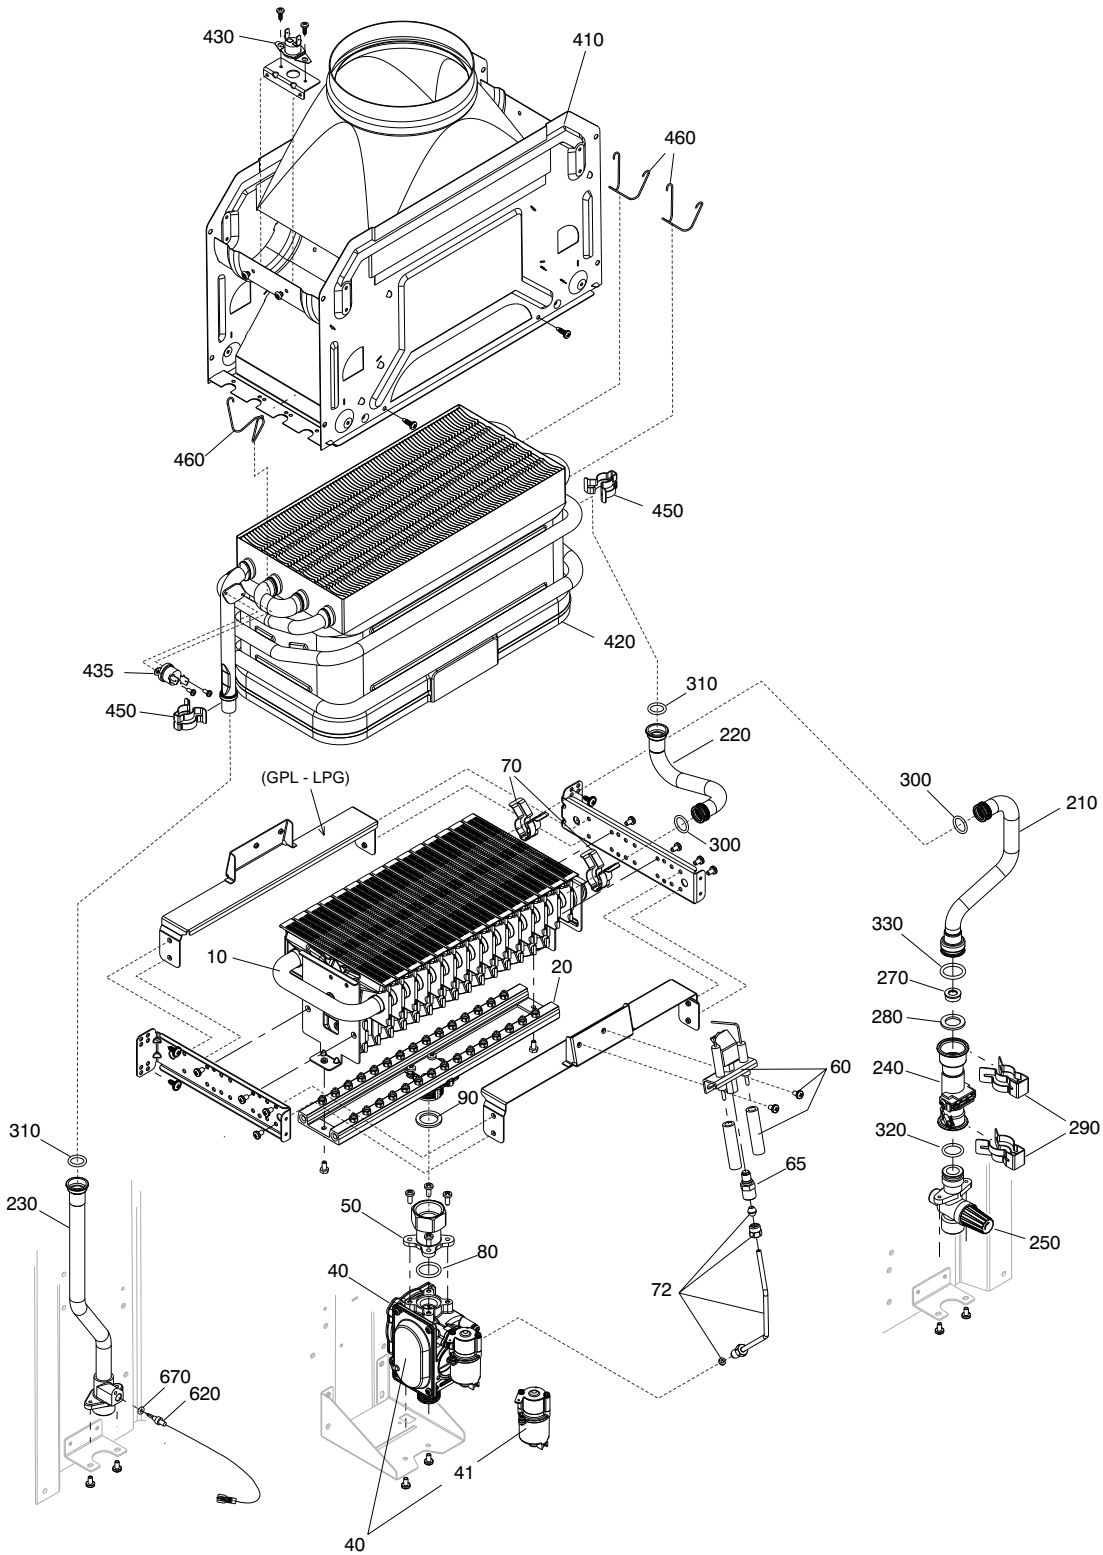

## Wall hung heater

# Acquafun<sup>2</sup> 14 LN

MODEL	PART NUMBER	
	MTN	GPL
Acquafun <sup>2</sup> 14 LN	20149833	20149834

POS.	DESCRIPTION	14
10	Interface control panel	4R107335
30	Control unit	4R107336
320	Battery	4R107337
330	Rubber-holder	4R107414
350	Washer	4363391
410	Case Assembly	4R107421
510	Battery holder	4R107339

POS.	DESCRIPTION	14
10	Burner	4R107368
20	Gas collector with NG nozzles	4R107369
20	Gas collector with LPG nozzles	4R107420
40	NG gas valve	4R107342
40	LPG gas valve	4R107417
41	NG coil with modulator	4R107418
41	LPG coil with modulator	4R107419
50	Flanged connector	4R107343
60	Pilot burner assembly	4R107344
65	Main burner jet NG	4049492
65	Main burner jet LPG	4049490
70	Spring pipe	4R100014
72	Gas pipe	4R107345
80	O-Ring	4R107346
90	Washer	4363391
210	Pipe	4R107347
220	Pipe	4R107348
230	Pipe	4R107349
240	Flowmeter	4R107350
250	Cock	4R107351
270	Pink Flow restrictor	4365711
280	Ring	4R107352
290	Spring pipe	4366958
300	O ring	4R106714
310	O-ring	4R107353
320	O-ring	4R107354
330	O-ring	4R107355
410	Hood	4R107372
420	Heat exchanger	4R107373
430	Fumes thermostat	4R107358
435	High limit thermostat	4R107359
450	Clip	4R107360
460	Clip	4R107361
620	Wired NTC probe	4R107362
670	O-ring	4R107363

POS.	DESCRIPTION	14
30	Power wiring harness	4R107364
40	Main wiring harness	4R107365
50	Display wirings	4R107366

---