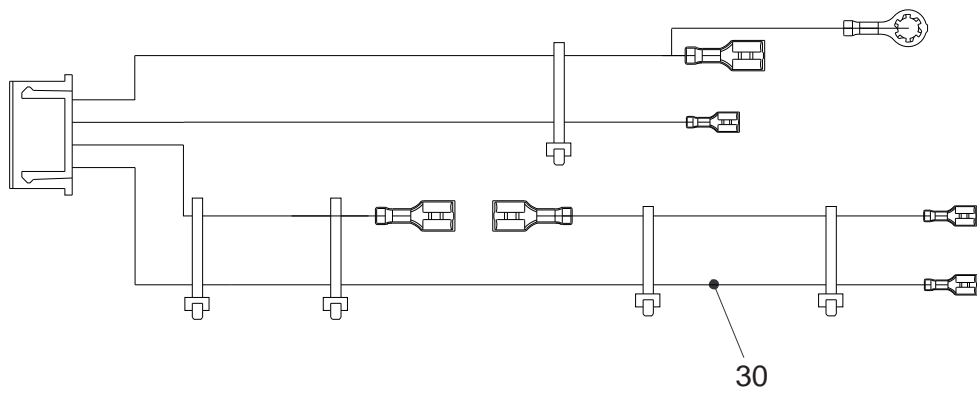

# Acquafun<sup>2</sup> 14 LN

MODEL	PART NUMBER	
	MTN	GPL
Acquafun <sup>2</sup> 14 LN	20149833	20149834

POS.	DESCRIPTION	14
10	Interface control panel	4R107335
30	Control unit	4R107336
320	Battery	4R107337
330	Rubber-holder	4R107414
350	Washer	4363391
410	Case Assembly	4R107421
510	Battery holder	4R107339

POS.	DESCRIPTION	14
10	Burner	4R107368
20	Gas collector with NG nozzles	4R107369
20	Gas collector with LPG nozzles	4R107420
40	NG gas valve	4R107342
40	LPG gas valve	4R107417
41	NG coil with modulator	4R107418
41	LPG coil with modulator	4R107419
50	Flanged connector	4R107343
60	Pilot burner assembly	4R107344
65	Main burner jet NG	4049492
65	Main burner jet LPG	4049490
70	Spring pipe	4R100014
72	Gas pipe	4R107345
80	O-Ring	4R107346
90	Washer	4363391
210	Pipe	4R107347
220	Pipe	4R107348
230	Pipe	4R107349
240	Flowmeter	4R107350
250	Cock	4R107351
270	Pink Flow restrictor	4365711
280	Ring	4R107352
290	Spring pipe	4366958
300	O ring	4R106714
310	O-ring	4R107353
320	O-ring	4R107354
330	O-ring	4R107355
410	Hood	4R107372
420	Heat exchanger	4R107373
430	Fumes thermostat	4R107358
435	High limit thermostat	4R107359
450	Clip	4R107360
460	Clip	4R107361
620	Wired NTC probe	4R107362
670	O-ring	4R107363